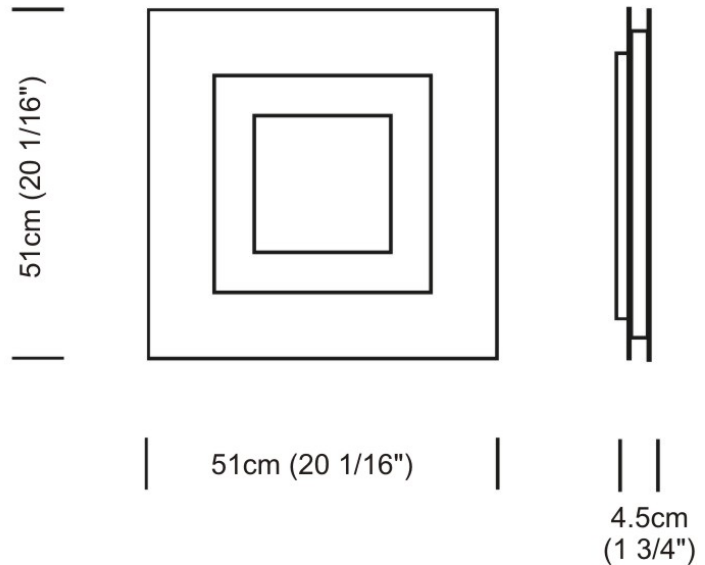

PROJECT
TYPE
NOTES
QUANTITY
DATE

FLAT SURFACE

D82230-WHI

GENERAL

Series: Flat
Brand: Panzeri
Division: Design
Mounting Type: Surface
Mounting Location: Ceiling
Subcategory: Ambient

PHYSICAL

Shape: Square
Length (mm): 510
Length (in): 20 1/16
Width (mm): 510
Width (in): 20 1/16
Height (mm): 45
Height (in): 1 3/4
Light Distribution: Direct / Indirect
Weight (kg): 5.236
Weight (lbs): 11.54
Diffuser: Polycarbonate - Opal
Fixture Material: Metal

ELECTRICAL

Input Wattage Range: 30 - 49 W
Lamp Type: LED
Input Wattage (W): 48
Total Output Wattage (W): 46
Dimming: Non-Dimming / Phase Dimming (120Vac only) / 0-10V Dimming
Driver Included: Yes
Driver Location: Integrated
Driver Type: Constant Current - Universal
Driver Class: Class 2
Input Voltage (V): 120 - 277
Constant Current (MA): 350

LED

Color Temperature (°K): 3000
Max. Delivered Lumen (lm): 3202
Nominal Lumen (lm): 5700
CRI: >80 CRI
Efficiency (%): 56.175%
Lamp Life (hrs): 70000

OPTICAL

RATINGS AND CERTIFICATIONS

Certified By: CSA Certified to UL and CSA Standards
IP rating: IP40