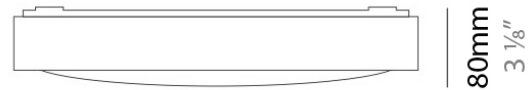

FLAT SURFACE

D12048

PROJECT _____

TYPE _____

NOTES _____

QUANTITY _____

DATE _____

GENERAL

Series: Flat
Division: Design
Mounting Type: Surface
Mounting Location: Ceiling
Subcategory: Ambient

PHYSICAL

Shape: Square
Length (mm): 298
Length (in): 11 3/4
Width (mm): 298
Width (in): 11 3/4
Height (mm): 80
Height (in): 3 1/8
Extension (mm): 80
Extension (in): 3 1/8
Light Distribution: Direct
Weight (kg): 2.26
Weight (lbs): 5
Diffuser: Opal White Satin Acrylic
Fixture Finish: WHI
Fixture Material: Metal

ELECTRICAL

Number of Lamps: 2
Lamp Type: LED Retrofit / CFL
Bulb Included: Bulb Not Included
Total Output Wattage (W): 20 / 36
Max. Wattage Per Lamp (W): 10 / 18
Lamp Base: 2G11
Driver Included: Yes
Driver Location: Integrated
Driver Type: Ballast - Universal
Input Voltage (V): 120 - 277
Lamp Voltage (V): 120

LED

OPTICAL

RATINGS AND CERTIFICATIONS

Certified By: CSA Certified to UL and CSA Standards
IP rating: IP20

298mm 11 3/4"